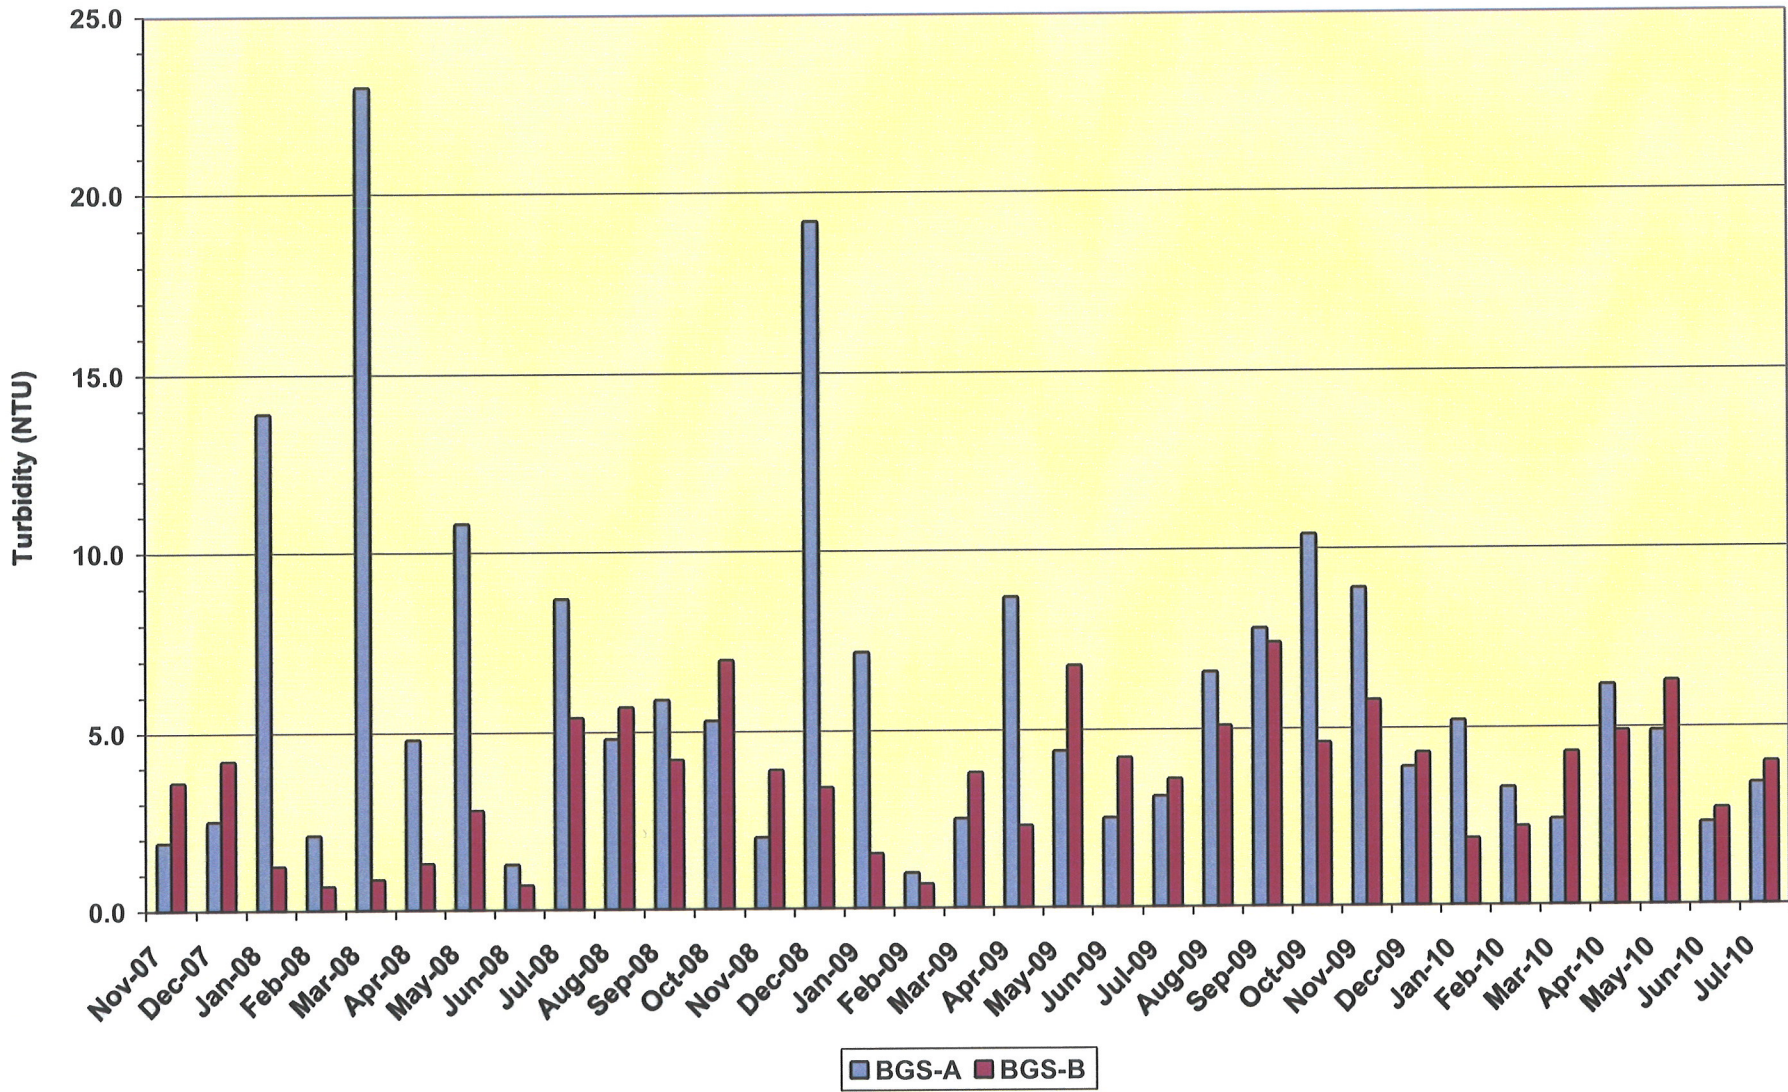

Big Slough - Nitrite-Nitrate

Data provided by Sarasota County Water Resources

Big Slough - Total Nitrogen

Data provided by Sarasota County Water Resources

Big Slough - Ammonia Nitrogen

Data provided by Sarasota County Water Resources

Big Slough - Chlorophyll

Data provided by Sarasota County Water Resources

Big Slough - pH

Data provided by Sarasota County Water Resources

Big Slough - Turbidity

Data provided by Sarasota County Water Resources

Big Slough - Total Suspended Solids

Data provided by Sarasota County Water Resources

Big Slough - Specific Conductance

Data provided by Sarasota County Water Resources

Big Slough - Dissolved Oxygen

Data provided by Sarasota County Water Resources