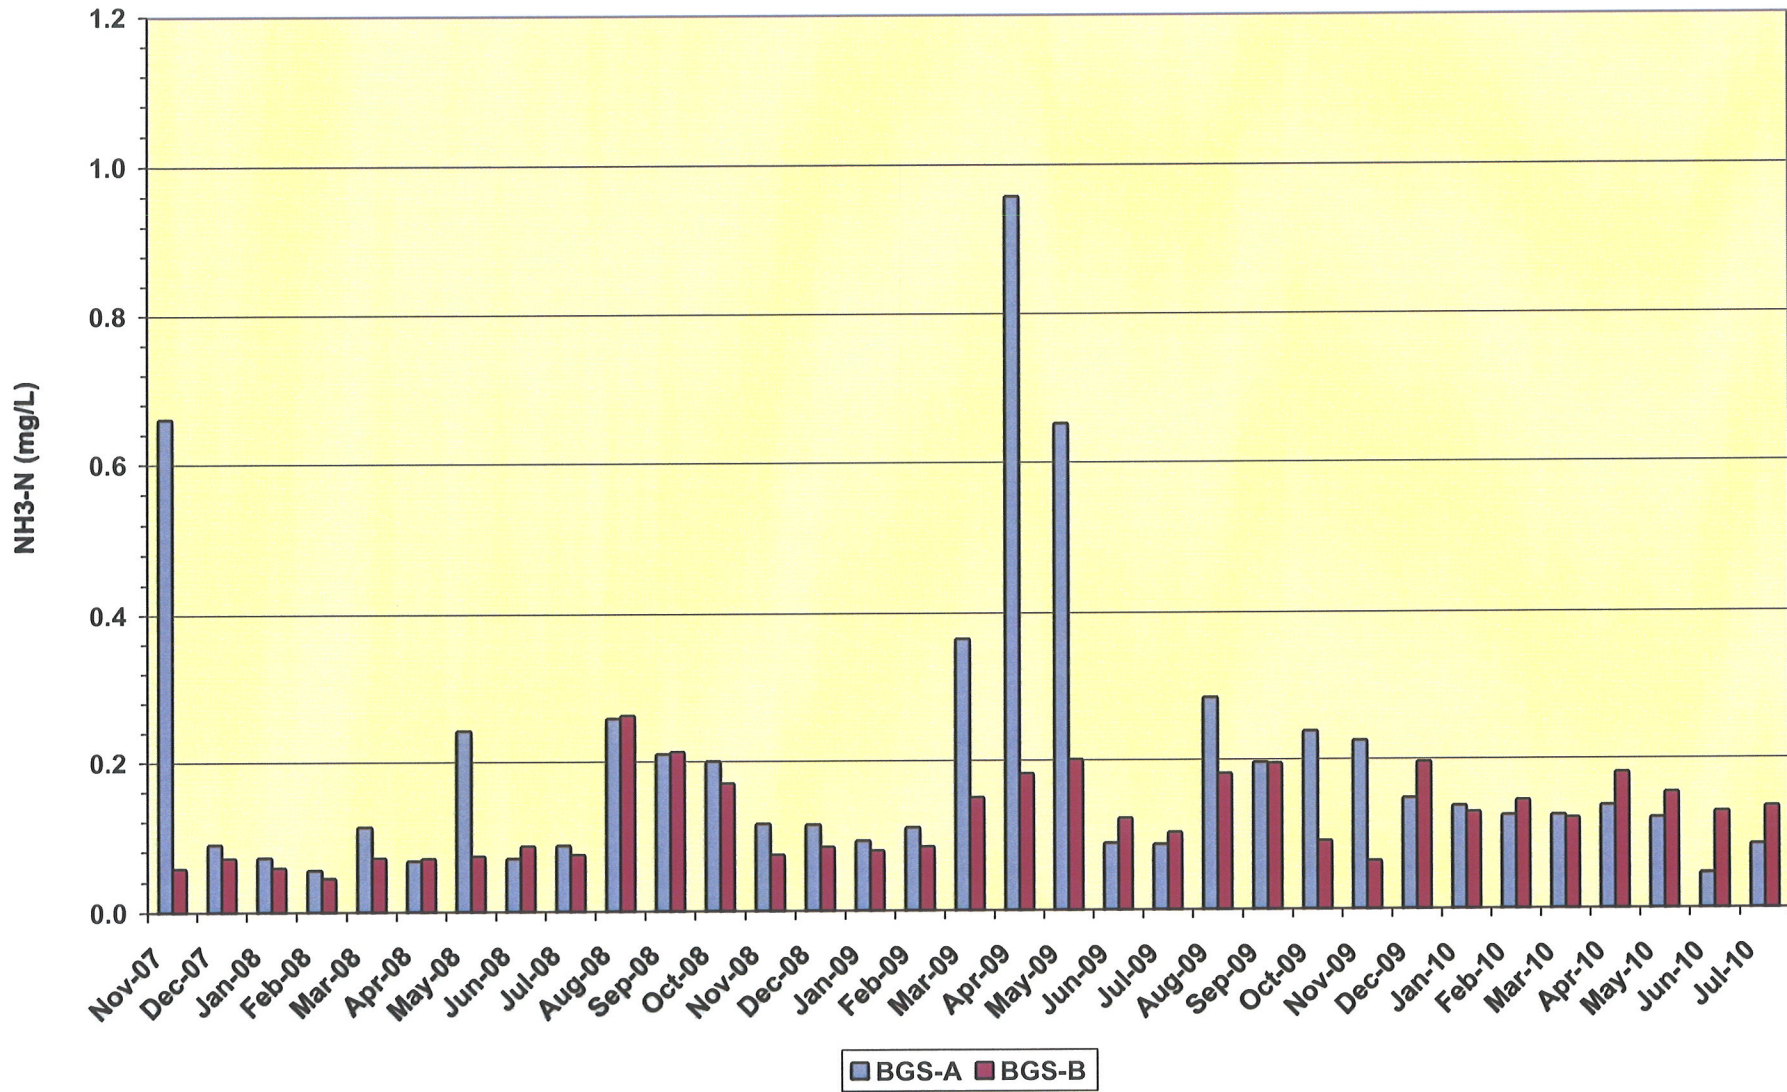

Big Slough - Total Phosphorus

Data provided by Sarasota County Water Resources

Big Slough - Orthophosphorus

Data provided by Sarasota County Water Resources

Big Slough - Total Kjeldahl Nitrogen

Data provided by Sarasota County Water Resources

Big Slough - Nitrite-Nitrate

Data provided by Sarasota County Water Resources

Big Slough - Total Nitrogen

Data provided by Sarasota County Water Resources

Big Slough - Ammonia Nitrogen

Data provided by Sarasota County Water Resources

Big Slough - Total Suspended Solids

Data provided by Sarasota County Water Resources

Big Slough - Specific Conductance

Data provided by Sarasota County Water Resources

Big Slough - Dissolved Oxygen

Data provided by Sarasota County Water Resources