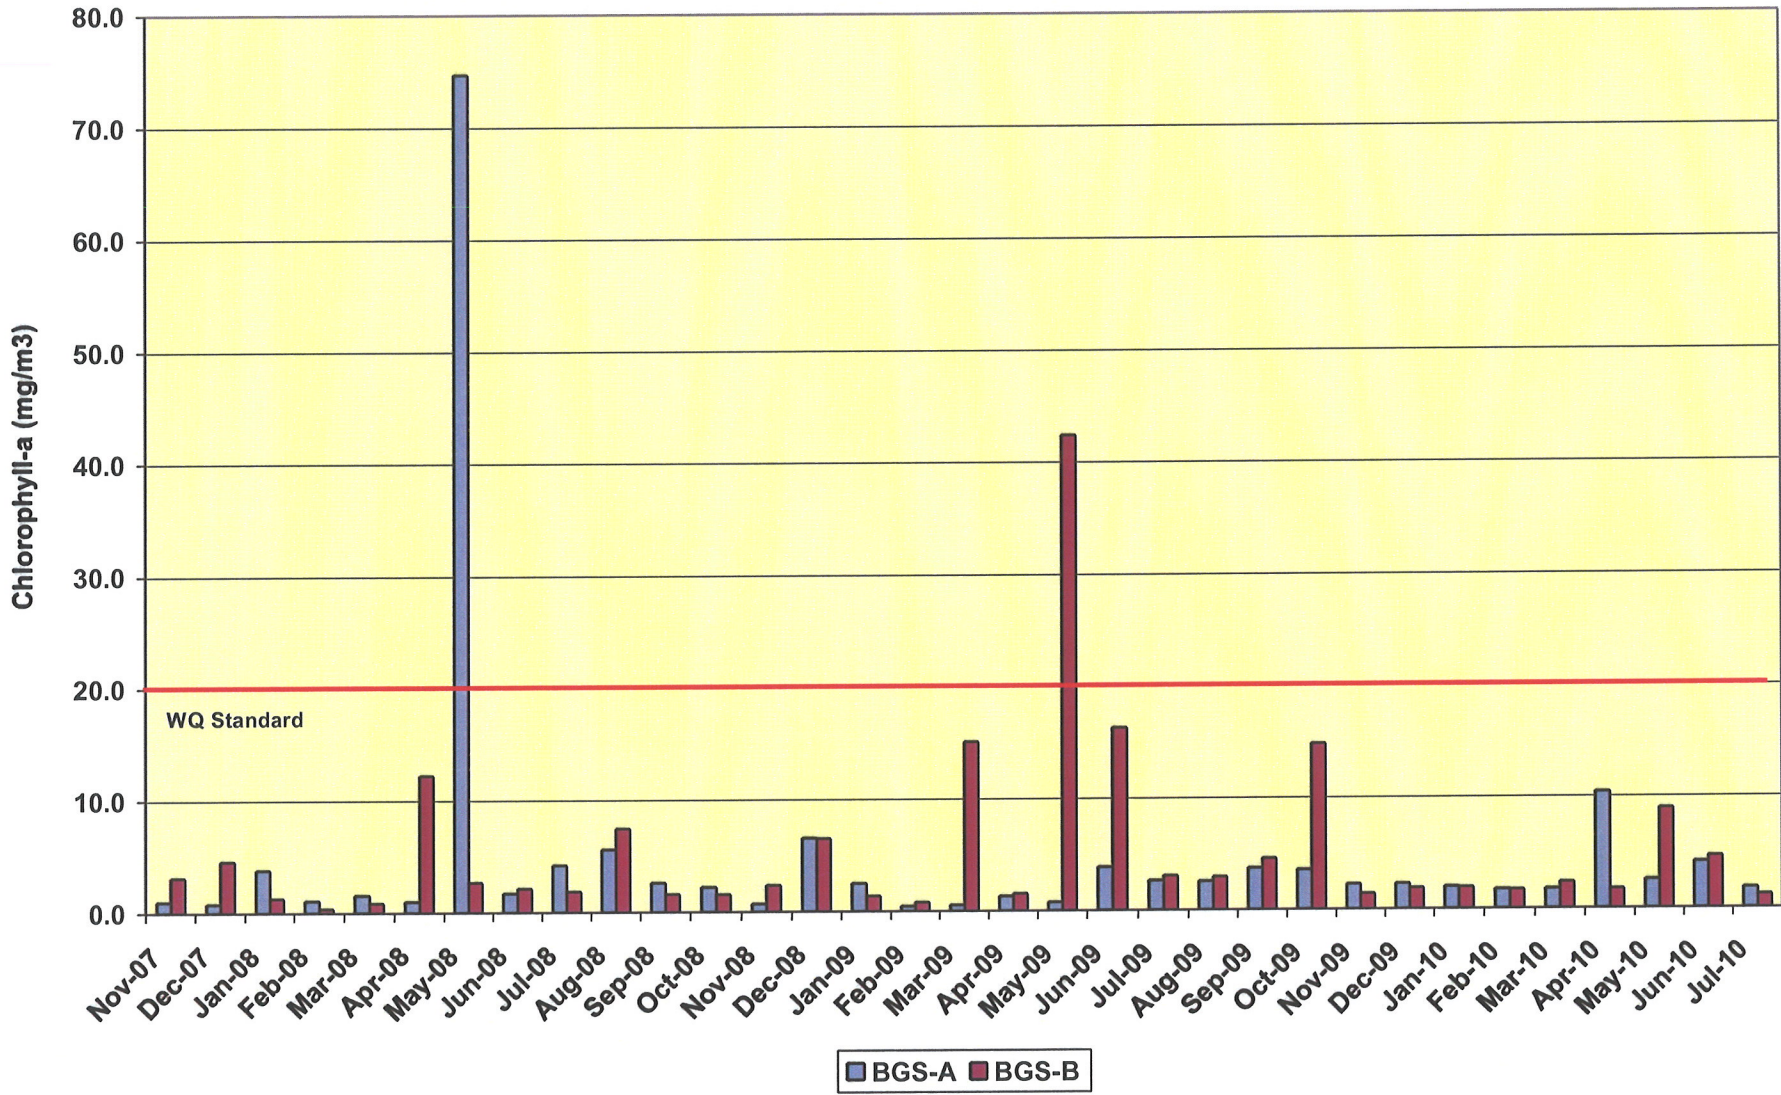

Big Slough - Chlorophyll

Data provided by Sarasota County Water Resources