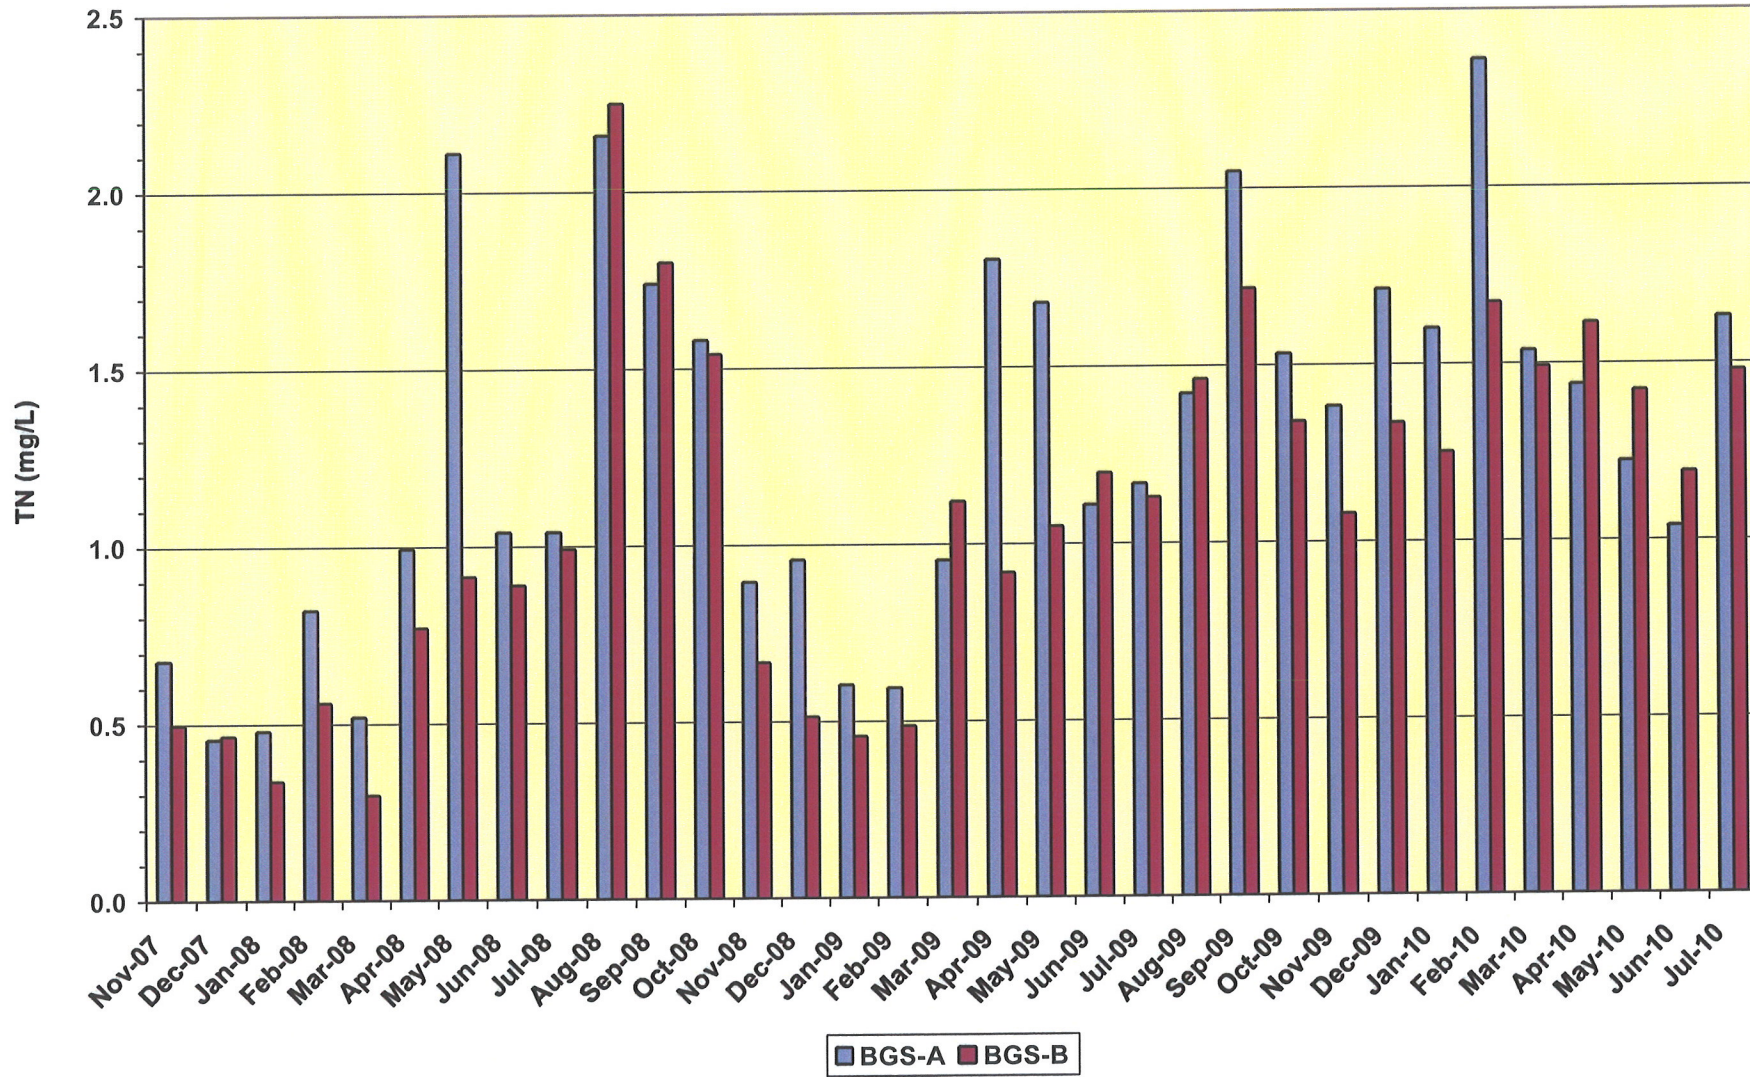

Big Slough - Total Phosphorus

Data provided by Sarasota County Water Resources

Big Slough - Orthophosphorus

Data provided by Sarasota County Water Resources

Big Slough - Total Kjeldahl Nitrogen

Data provided by Sarasota County Water Resources

Big Slough - Nitrite-Nitrate

Data provided by Sarasota County Water Resources

Big Slough - Total Nitrogen

Data provided by Sarasota County Water Resources

Big Slough - Ammonia Nitrogen

Data provided by Sarasota County Water Resources

Big Slough - Total Suspended Solids

Data provided by Sarasota County Water Resources

Big Slough - Specific Conductance

Data provided by Sarasota County Water Resources

Big Slough - Dissolved Oxygen

Data provided by Sarasota County Water Resources