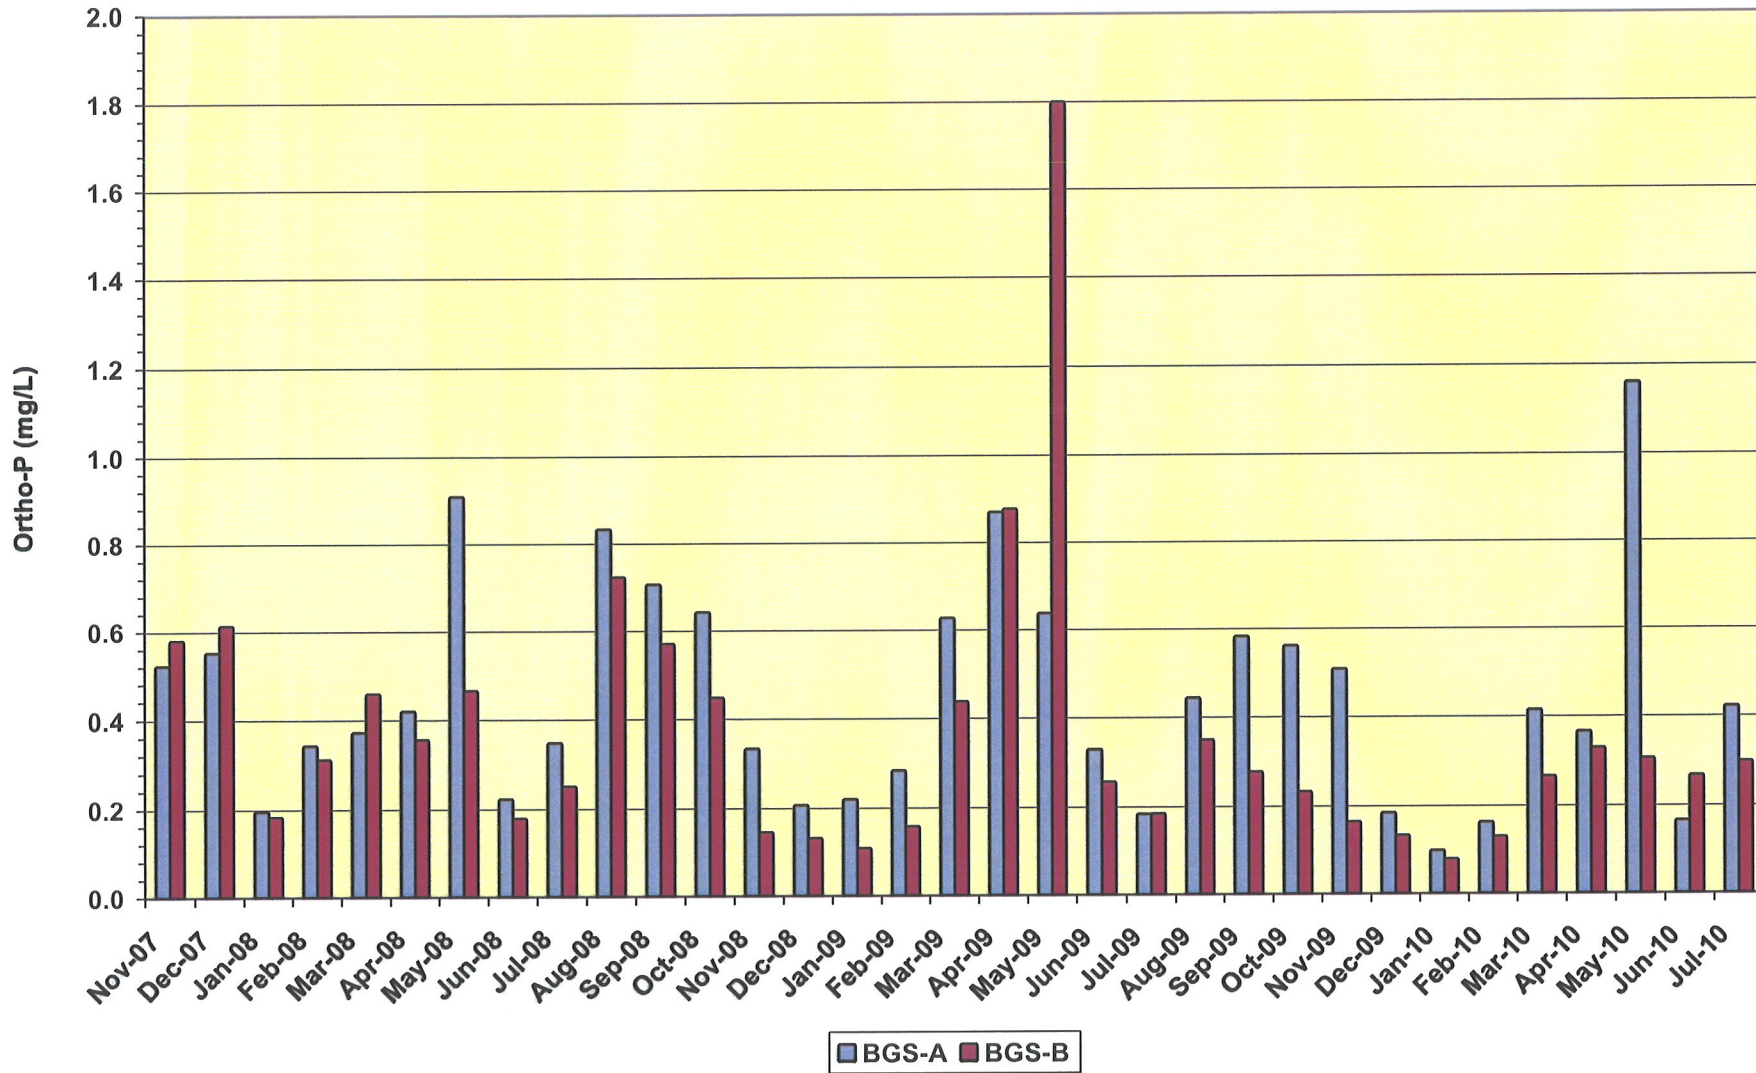

Big Slough - Total Phosphorus

Data provided by Sarasota County Water Resources

Big Slough - Orthophosphorus

Data provided by Sarasota County Water Resources

Big Slough - Total Kjeldahl Nitrogen

Data provided by Sarasota County Water Resources

Big Slough - Nitrite-Nitrate

Data provided by Sarasota County Water Resources

Big Slough - Total Nitrogen

Data provided by Sarasota County Water Resources

Big Slough - Ammonia Nitrogen

Data provided by Sarasota County Water Resources

Big Slough - Total Suspended Solids

Data provided by Sarasota County Water Resources

Big Slough - Specific Conductance

Data provided by Sarasota County Water Resources

Big Slough - Dissolved Oxygen

Data provided by Sarasota County Water Resources