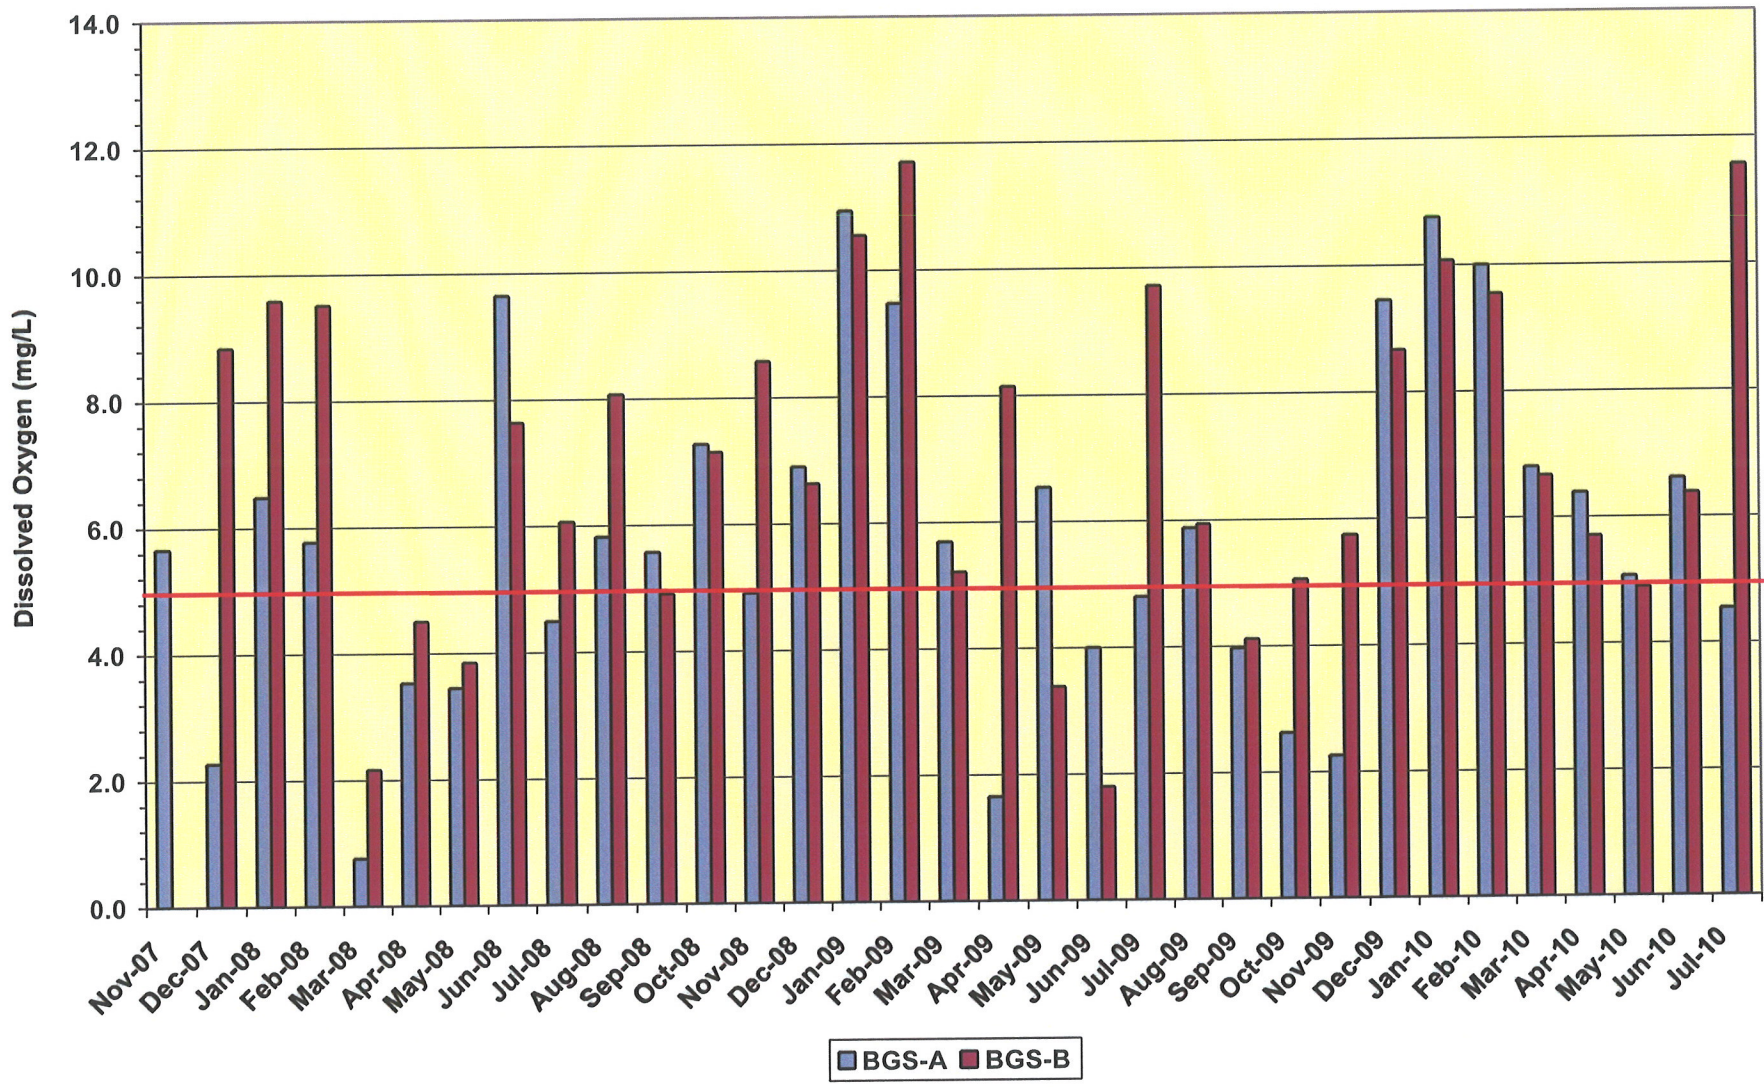

Big Slough - Nitrite-Nitrate

Data provided by Sarasota County Water Resources

Big Slough - Total Nitrogen

Data provided by Sarasota County Water Resources

Big Slough - Ammonia Nitrogen

Data provided by Sarasota County Water Resources

Big Slough - Total Suspended Solids

Data provided by Sarasota County Water Resources

Big Slough - Specific Conductance

Data provided by Sarasota County Water Resources

Big Slough - Dissolved Oxygen

Data provided by Sarasota County Water Resources