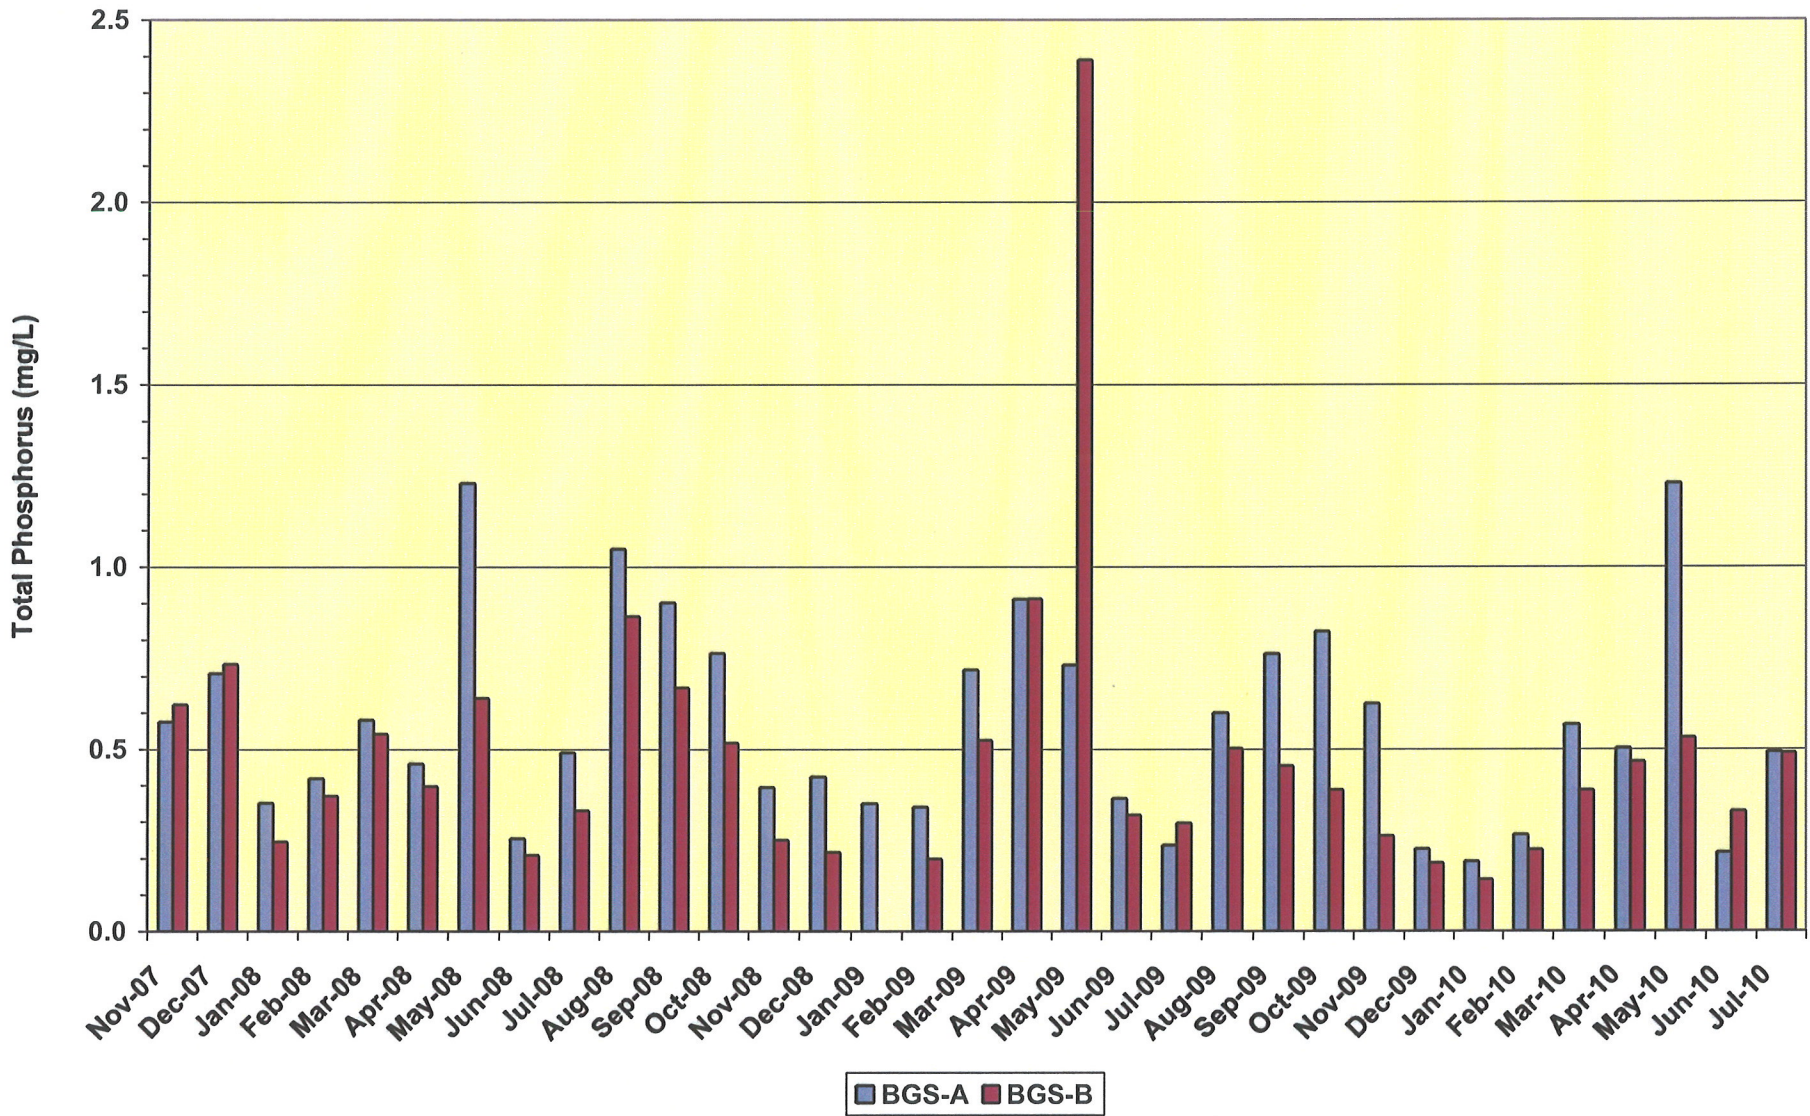

Big Slough - Total Phosphorus

Data provided by Sarasota County Water Resources

Big Slough - Orthophosphorus

Data provided by Sarasota County Water Resources

Big Slough - Total Kjeldahl Nitrogen

Data provided by Sarasota County Water Resources

Big Slough - Nitrite-Nitrate

Data provided by Sarasota County Water Resources

Big Slough - Total Nitrogen

Data provided by Sarasota County Water Resources

Big Slough - Ammonia Nitrogen

Data provided by Sarasota County Water Resources

Big Slough - Total Suspended Solids

Data provided by Sarasota County Water Resources

Big Slough - Specific Conductance

Data provided by Sarasota County Water Resources

Big Slough - Dissolved Oxygen

Data provided by Sarasota County Water Resources