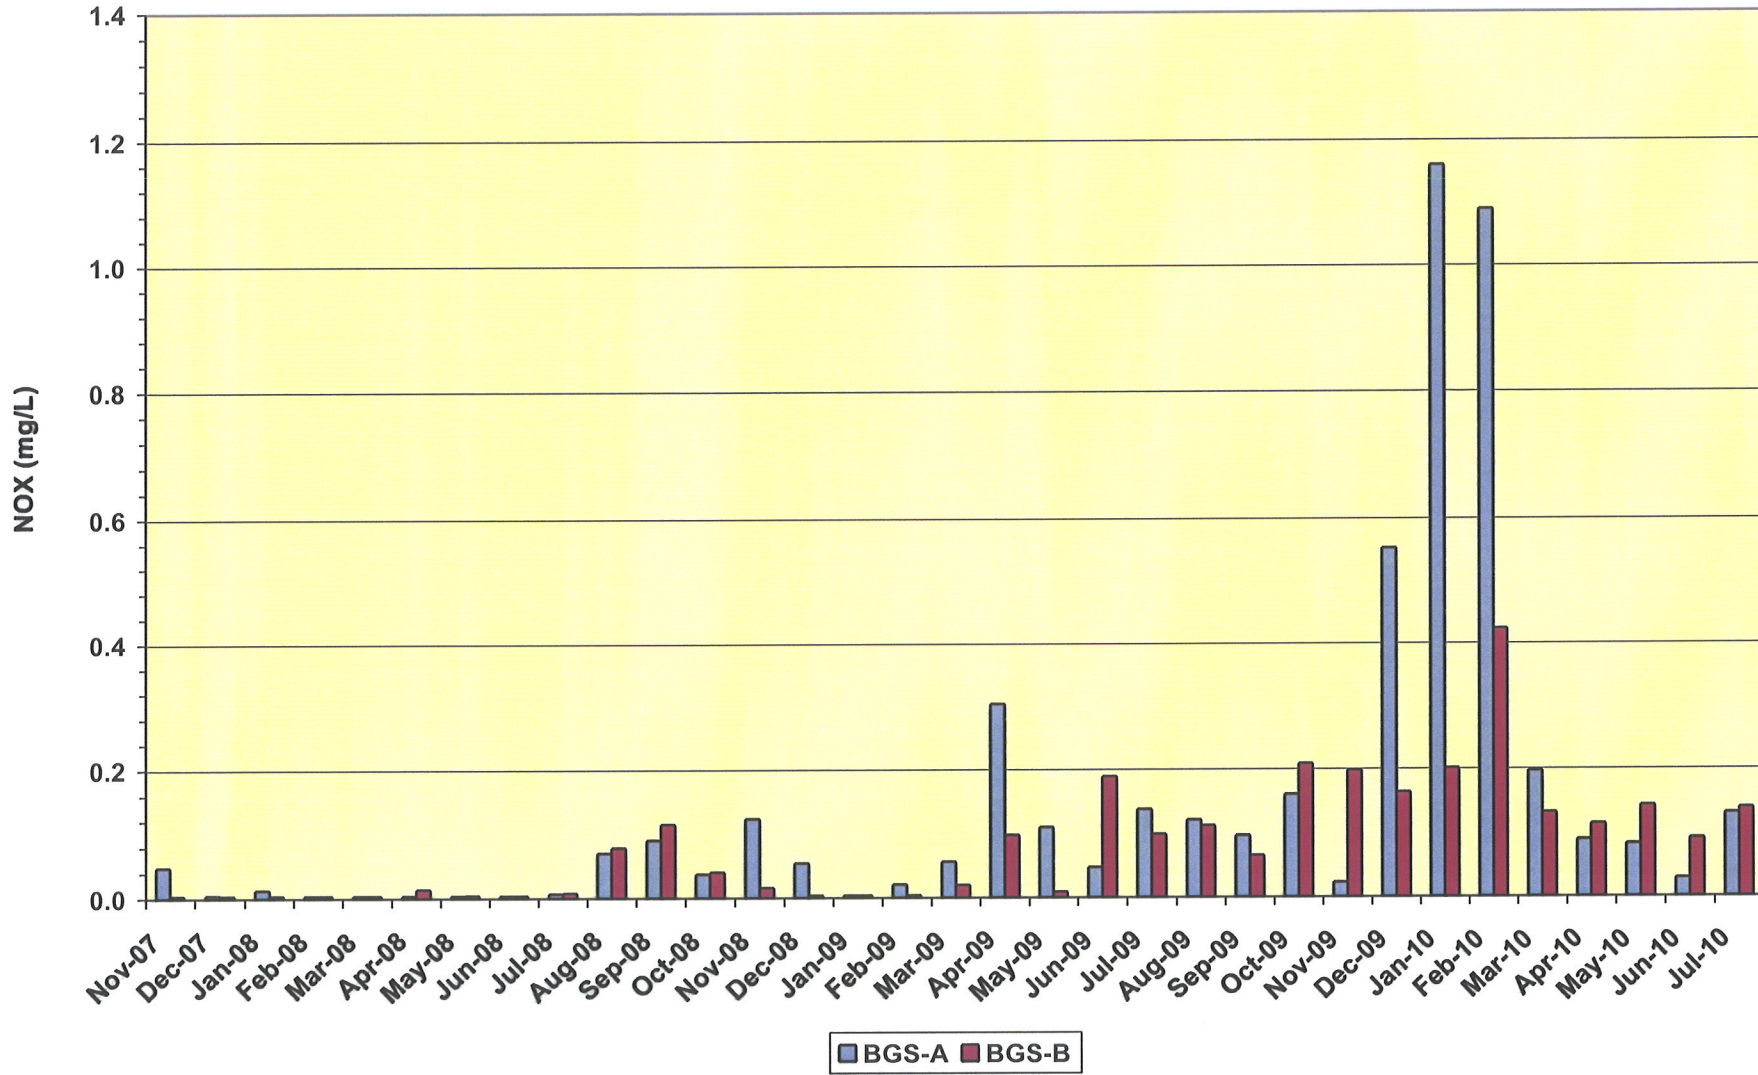

Big Slough - Total Phosphorus

Data provided by Sarasota County Water Resources

Big Slough - Orthophosphorus

Data provided by Sarasota County Water Resources

Big Slough - Total Kjeldahl Nitrogen

Data provided by Sarasota County Water Resources

Big Slough - Nitrite-Nitrate

Data provided by Sarasota County Water Resources

Big Slough - Total Nitrogen

Data provided by Sarasota County Water Resources

Big Slough - Ammonia Nitrogen

Data provided by Sarasota County Water Resources

Big Slough - Total Suspended Solids

Data provided by Sarasota County Water Resources

Big Slough - Specific Conductance

Data provided by Sarasota County Water Resources

Big Slough - Dissolved Oxygen

Data provided by Sarasota County Water Resources