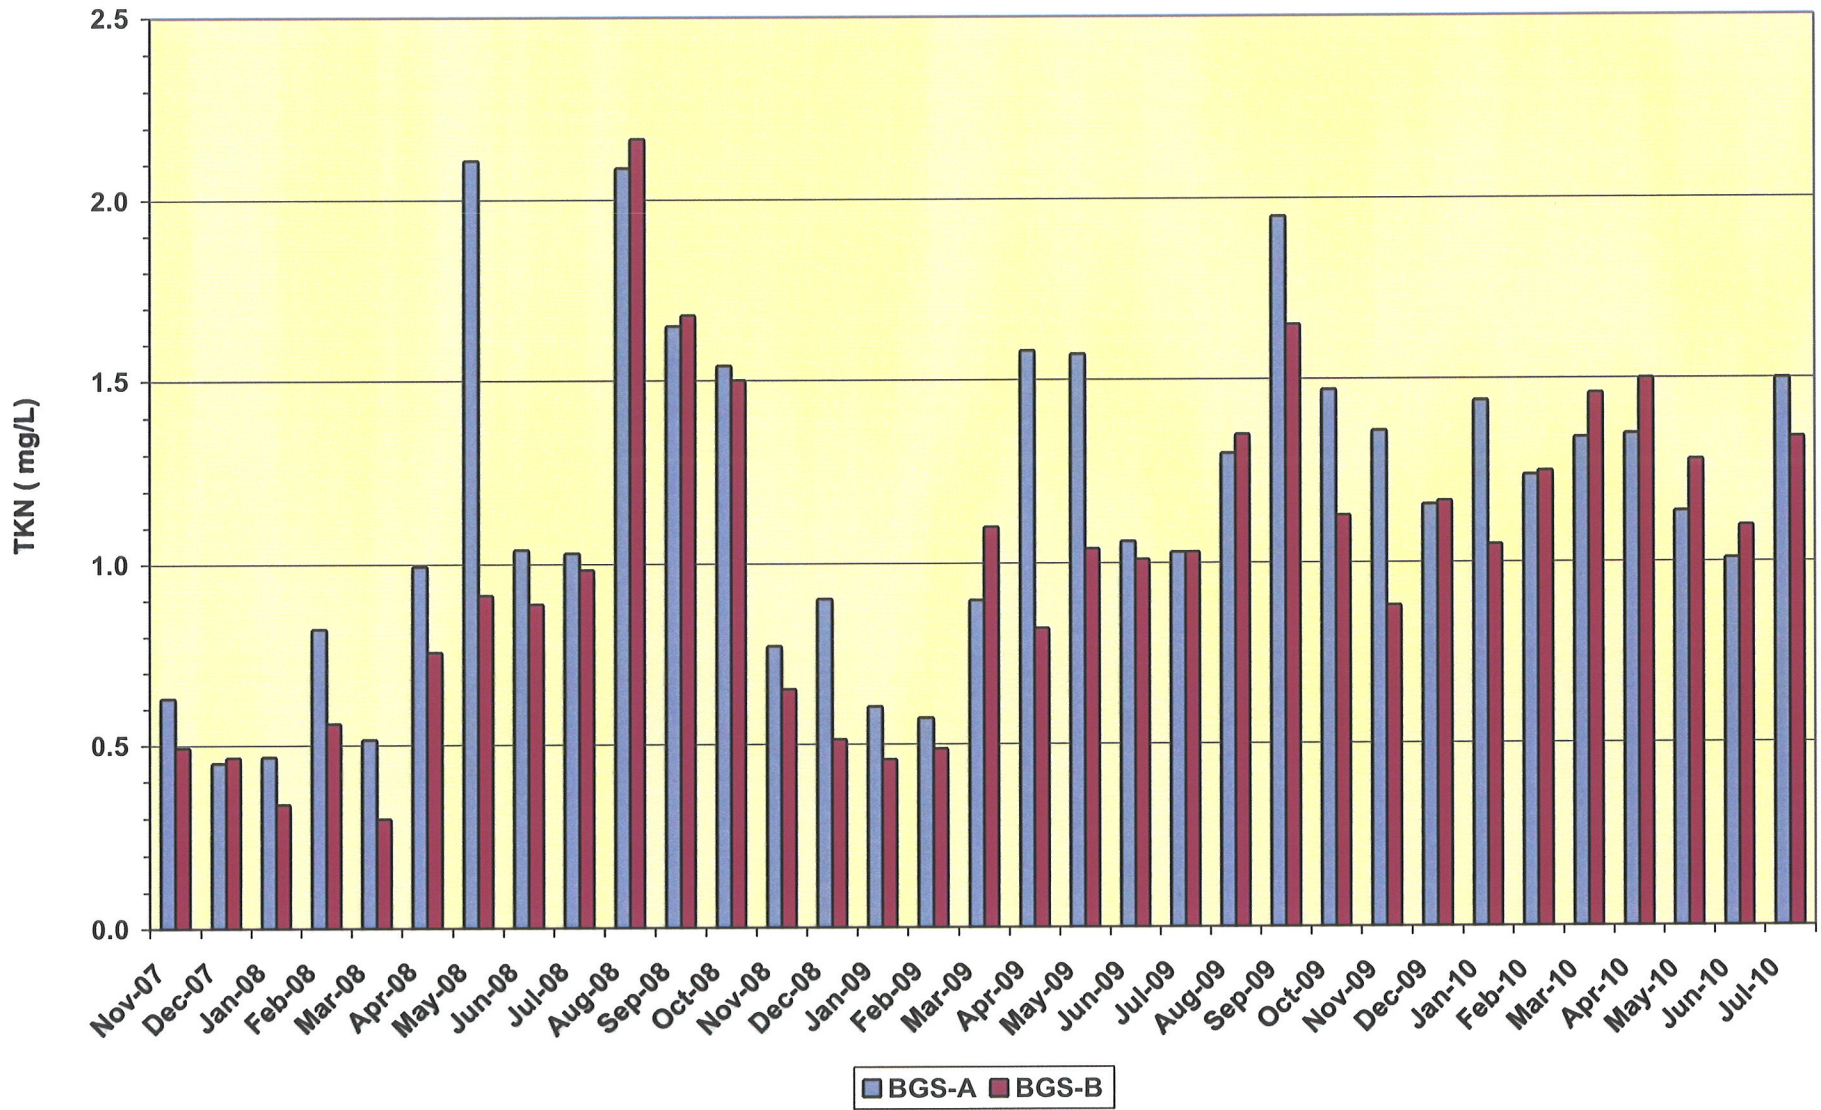

Big Slough - Total Phosphorus

Data provided by Sarasota County Water Resources

Big Slough - Orthophosphorus

Data provided by Sarasota County Water Resources

Big Slough - Total Kjeldahl Nitrogen

Data provided by Sarasota County Water Resources

Big Slough - Nitrite-Nitrate

Data provided by Sarasota County Water Resources

Big Slough - Total Nitrogen

Data provided by Sarasota County Water Resources

Big Slough - Ammonia Nitrogen

Data provided by Sarasota County Water Resources

Big Slough - Total Suspended Solids

Data provided by Sarasota County Water Resources

Big Slough - Specific Conductance

Data provided by Sarasota County Water Resources

Big Slough - Dissolved Oxygen

Data provided by Sarasota County Water Resources