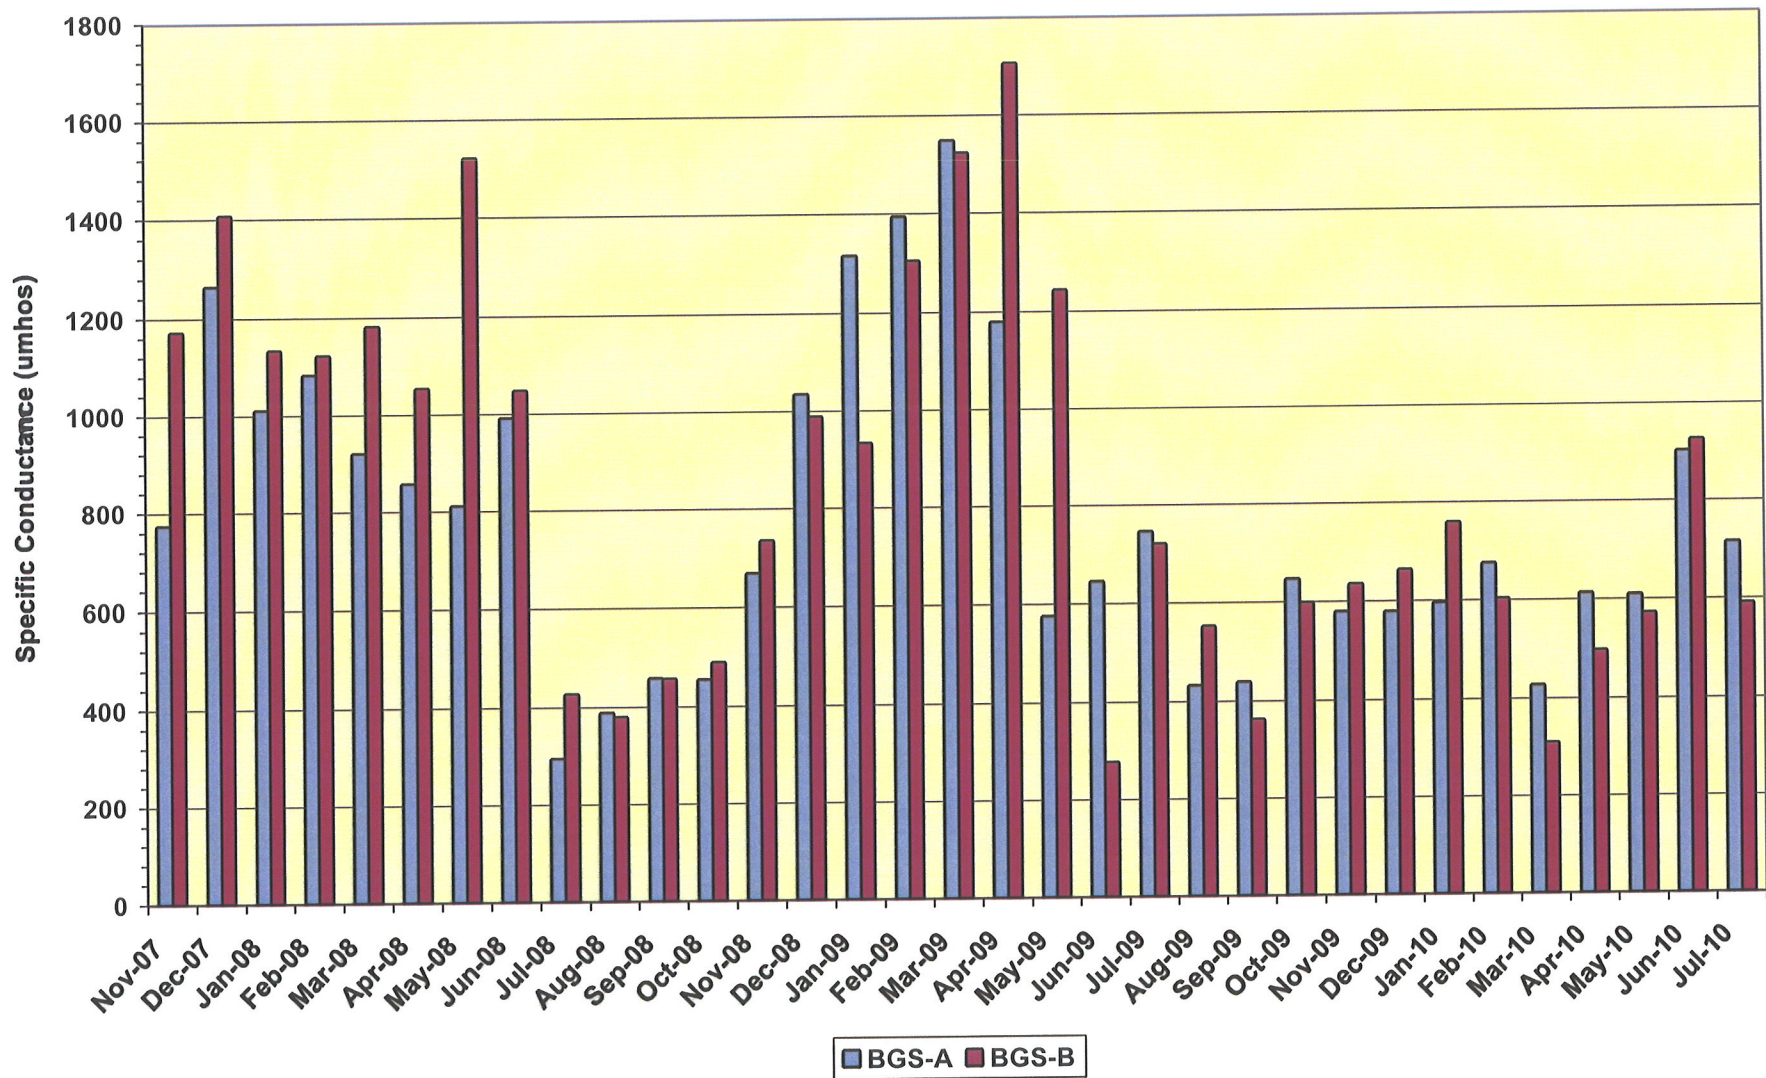

Big Slough - Nitrite-Nitrate

Data provided by Sarasota County Water Resources

Big Slough - Total Nitrogen

Data provided by Sarasota County Water Resources

Big Slough - Ammonia Nitrogen

Data provided by Sarasota County Water Resources

Big Slough - Chlorophyll

Data provided by Sarasota County Water Resources

Big Slough - pH

Data provided by Sarasota County Water Resources

Big Slough - Turbidity

Data provided by Sarasota County Water Resources

Big Slough - Total Suspended Solids

Data provided by Sarasota County Water Resources

Big Slough - Specific Conductance

Data provided by Sarasota County Water Resources

Big Slough - Dissolved Oxygen

Data provided by Sarasota County Water Resources