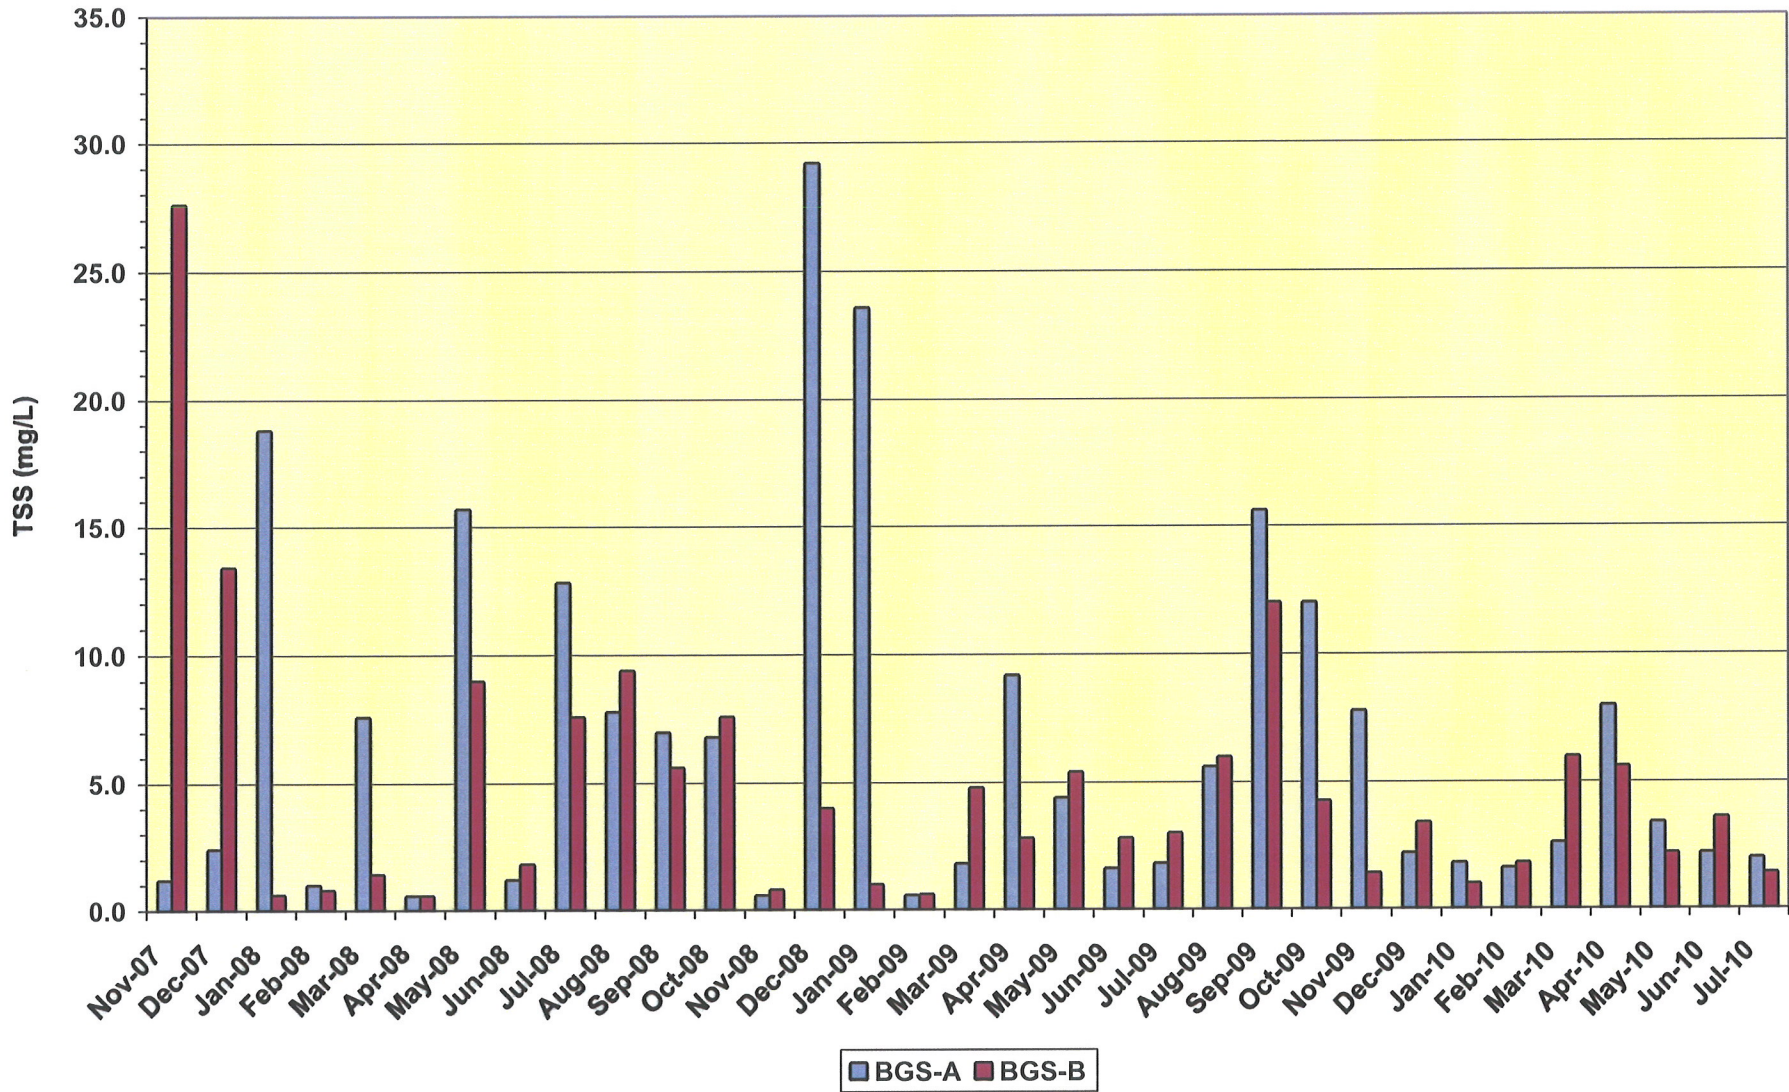

Big Slough - Nitrite-Nitrate

Data provided by Sarasota County Water Resources

Big Slough - Total Nitrogen

Data provided by Sarasota County Water Resources

Big Slough - Ammonia Nitrogen

Data provided by Sarasota County Water Resources

Big Slough - Chlorophyll

Data provided by Sarasota County Water Resources

Big Slough - pH

Data provided by Sarasota County Water Resources

Big Slough - Turbidity

Data provided by Sarasota County Water Resources

Big Slough - Total Suspended Solids

Data provided by Sarasota County Water Resources

Big Slough - Specific Conductance

Data provided by Sarasota County Water Resources

Big Slough - Dissolved Oxygen

Data provided by Sarasota County Water Resources