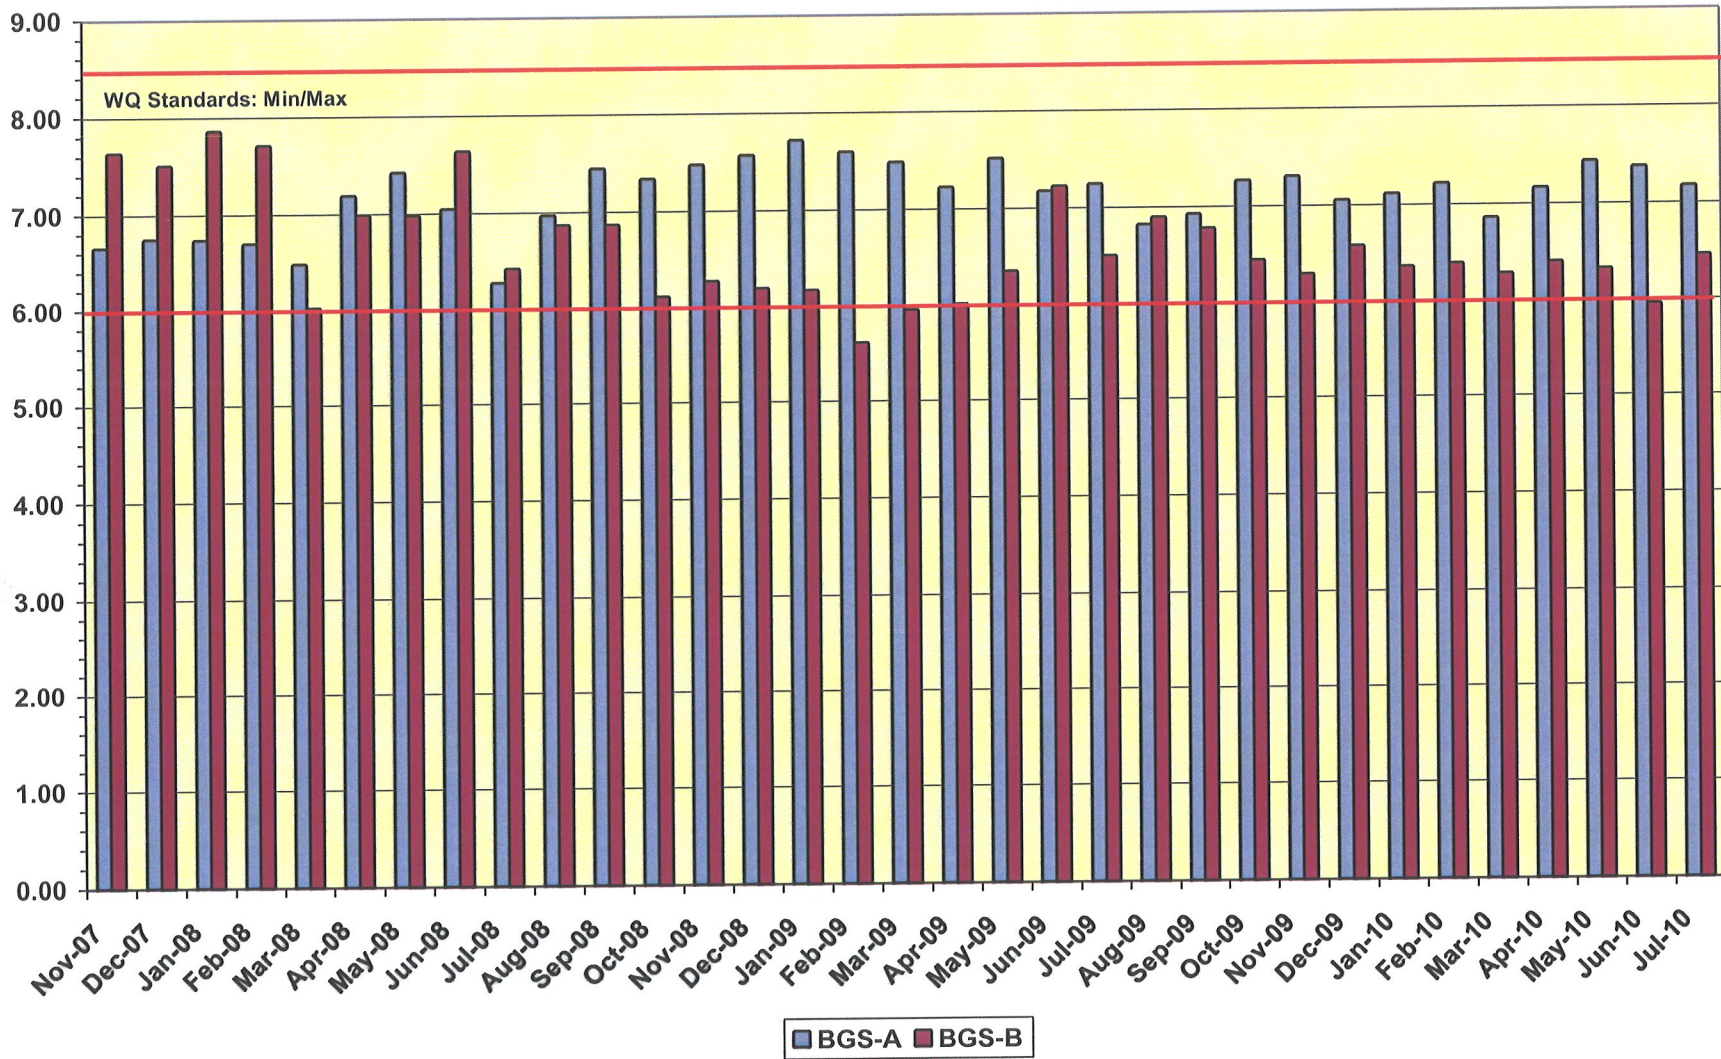

Big Slough - pH

Data provided by Sarasota County Water Resources